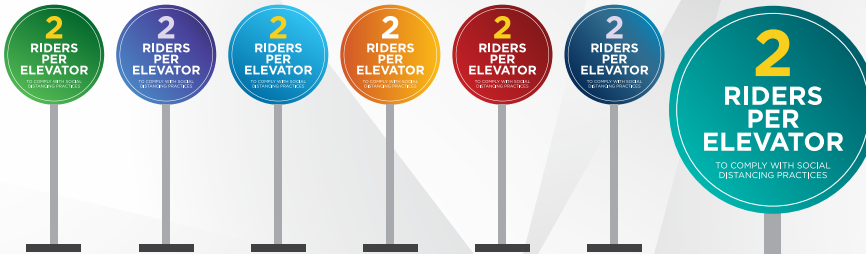

KEEP YOUR TEAM & CUSTOMERS SAFE

ELEVATOR DISTANCING POLICY SIGNAGE

Keep Your Elevators Safe!

Dimensional Design has customizable decals and freestanding signage that will tastefully notify people of the rules for riding the elevators. Being in an enclosed space during this time of uncertainty requires strict policy and these signs are the perfect way to convey that. Customizing your signage using either your company colors or your logo will complete the branding and keep your building professional.